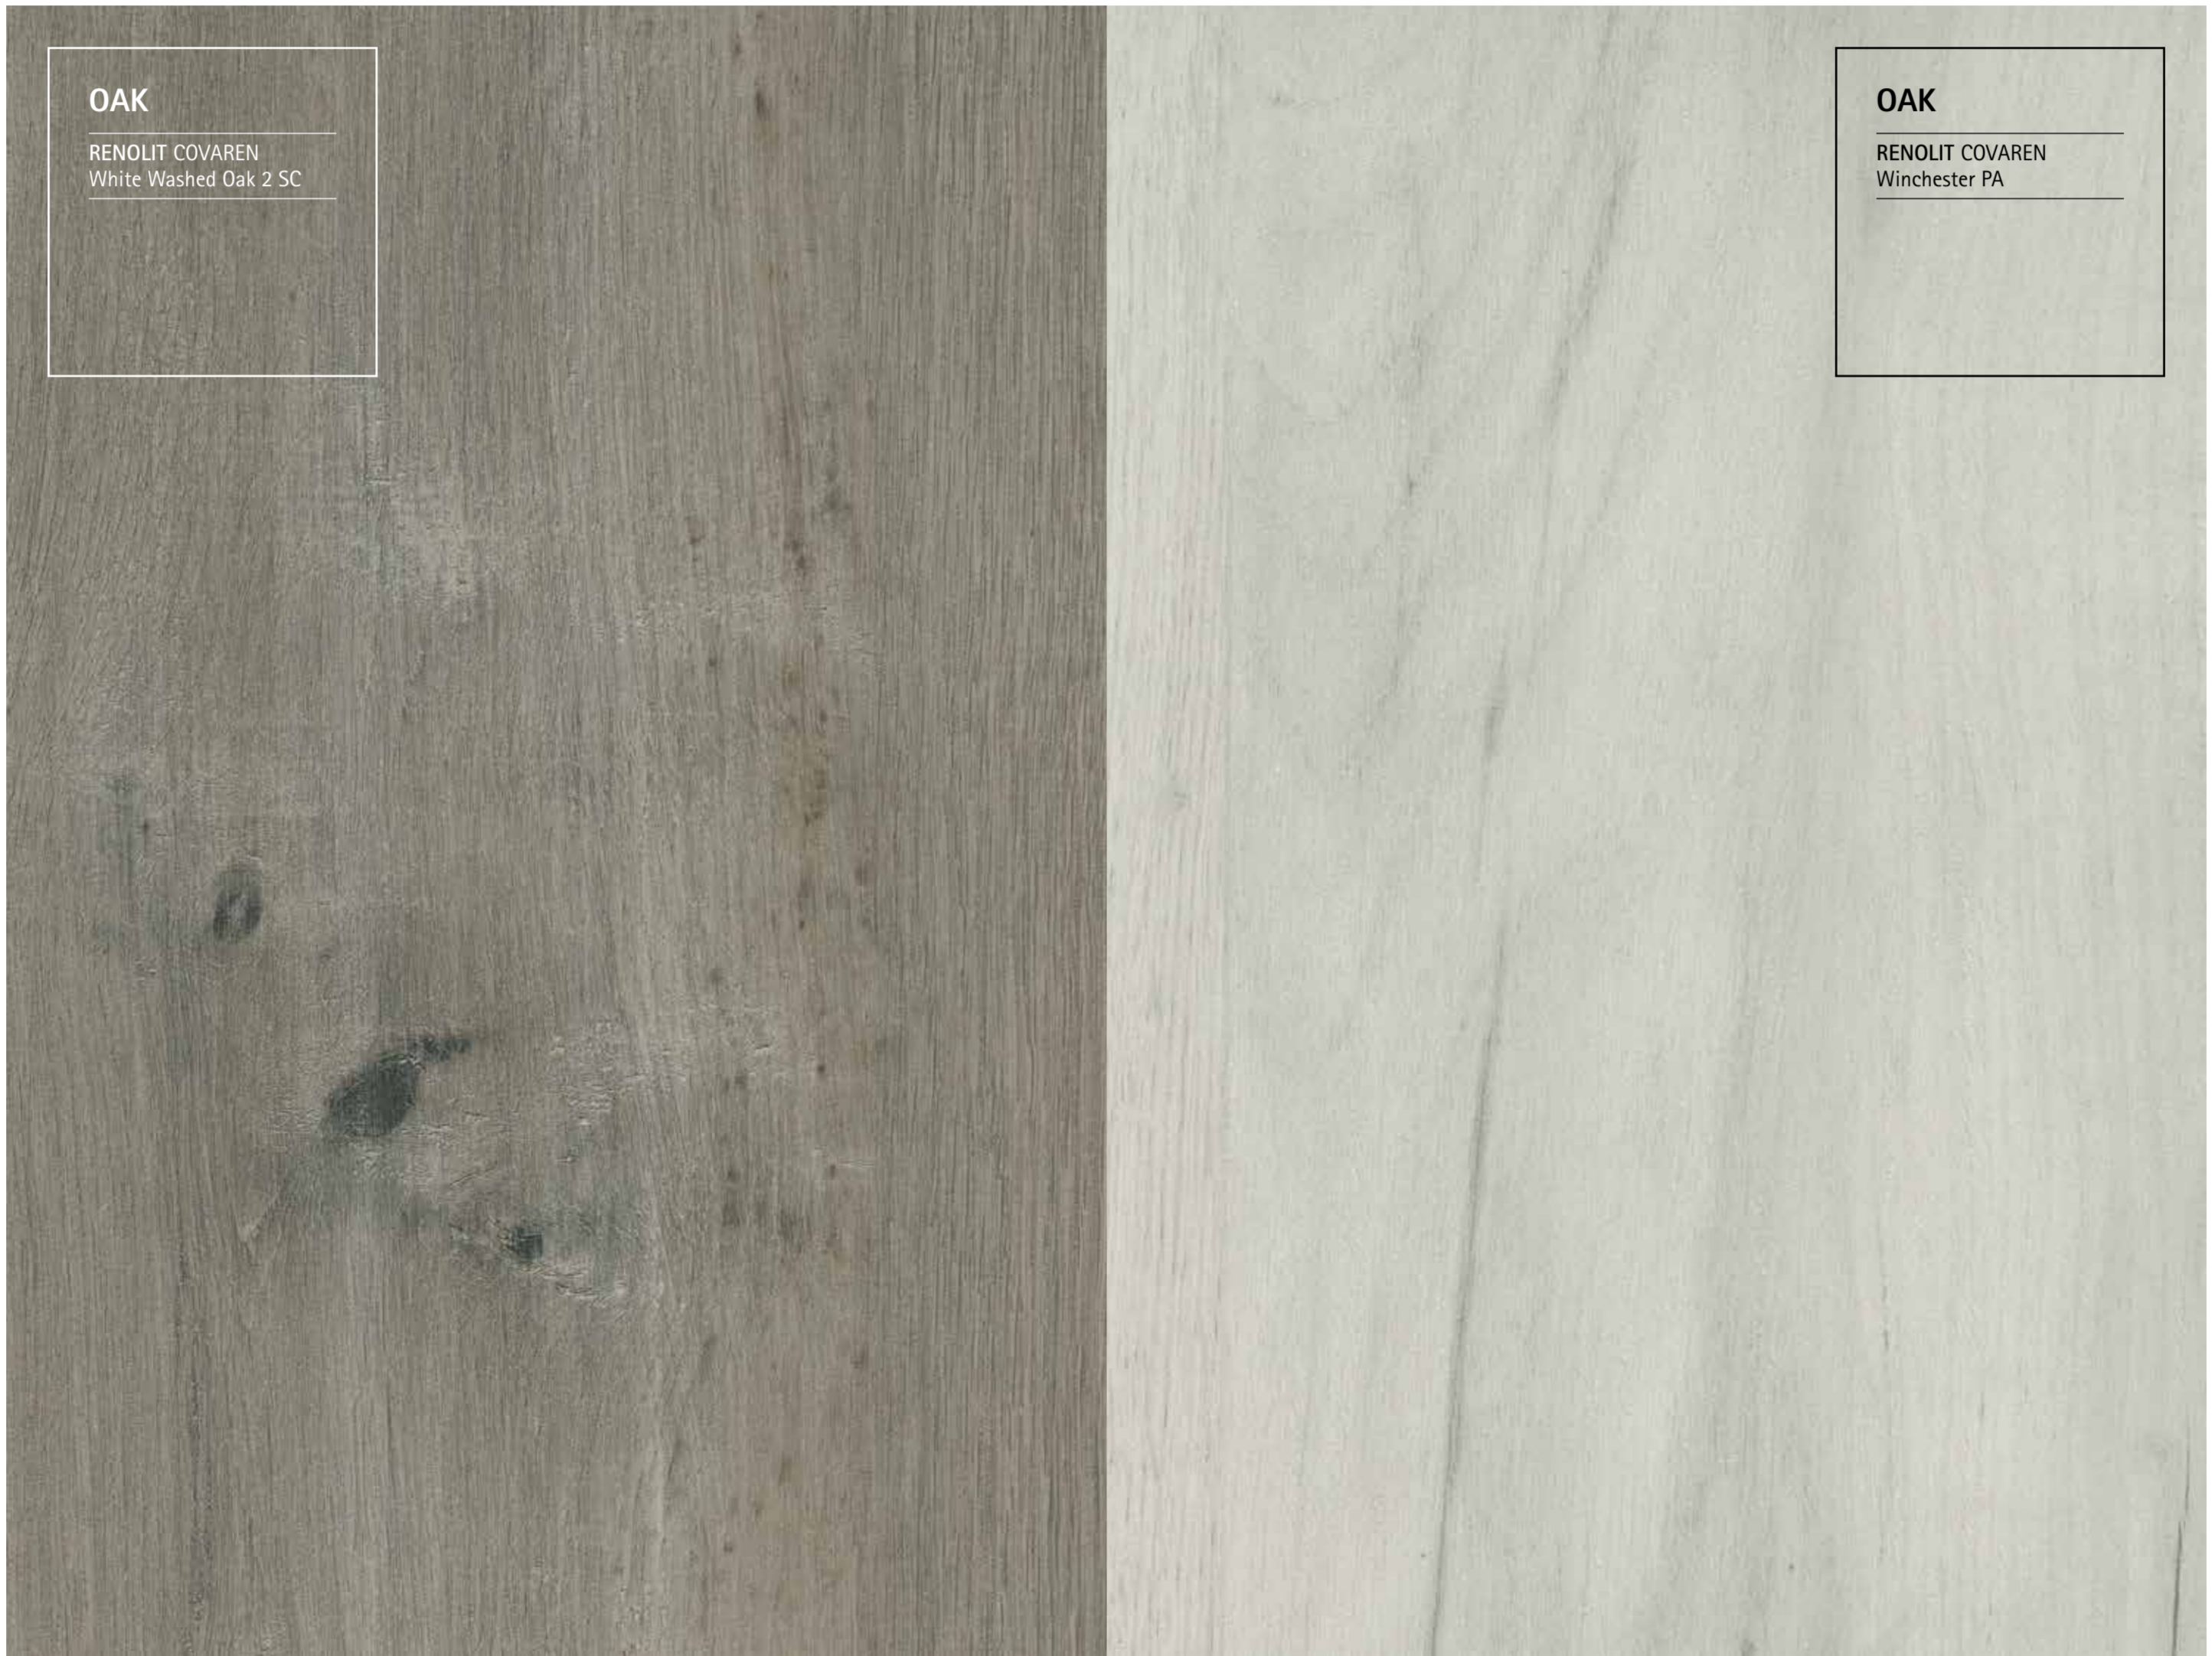

OAK

RENOLIT COVAREN
White Washed Oak 2 SC

OAK

RENOLIT COVAREN
Winchester PA

1, 2, 3, 5, 6

go.renolit.com/S4043140199000

go.renolit.com/S4042040129000