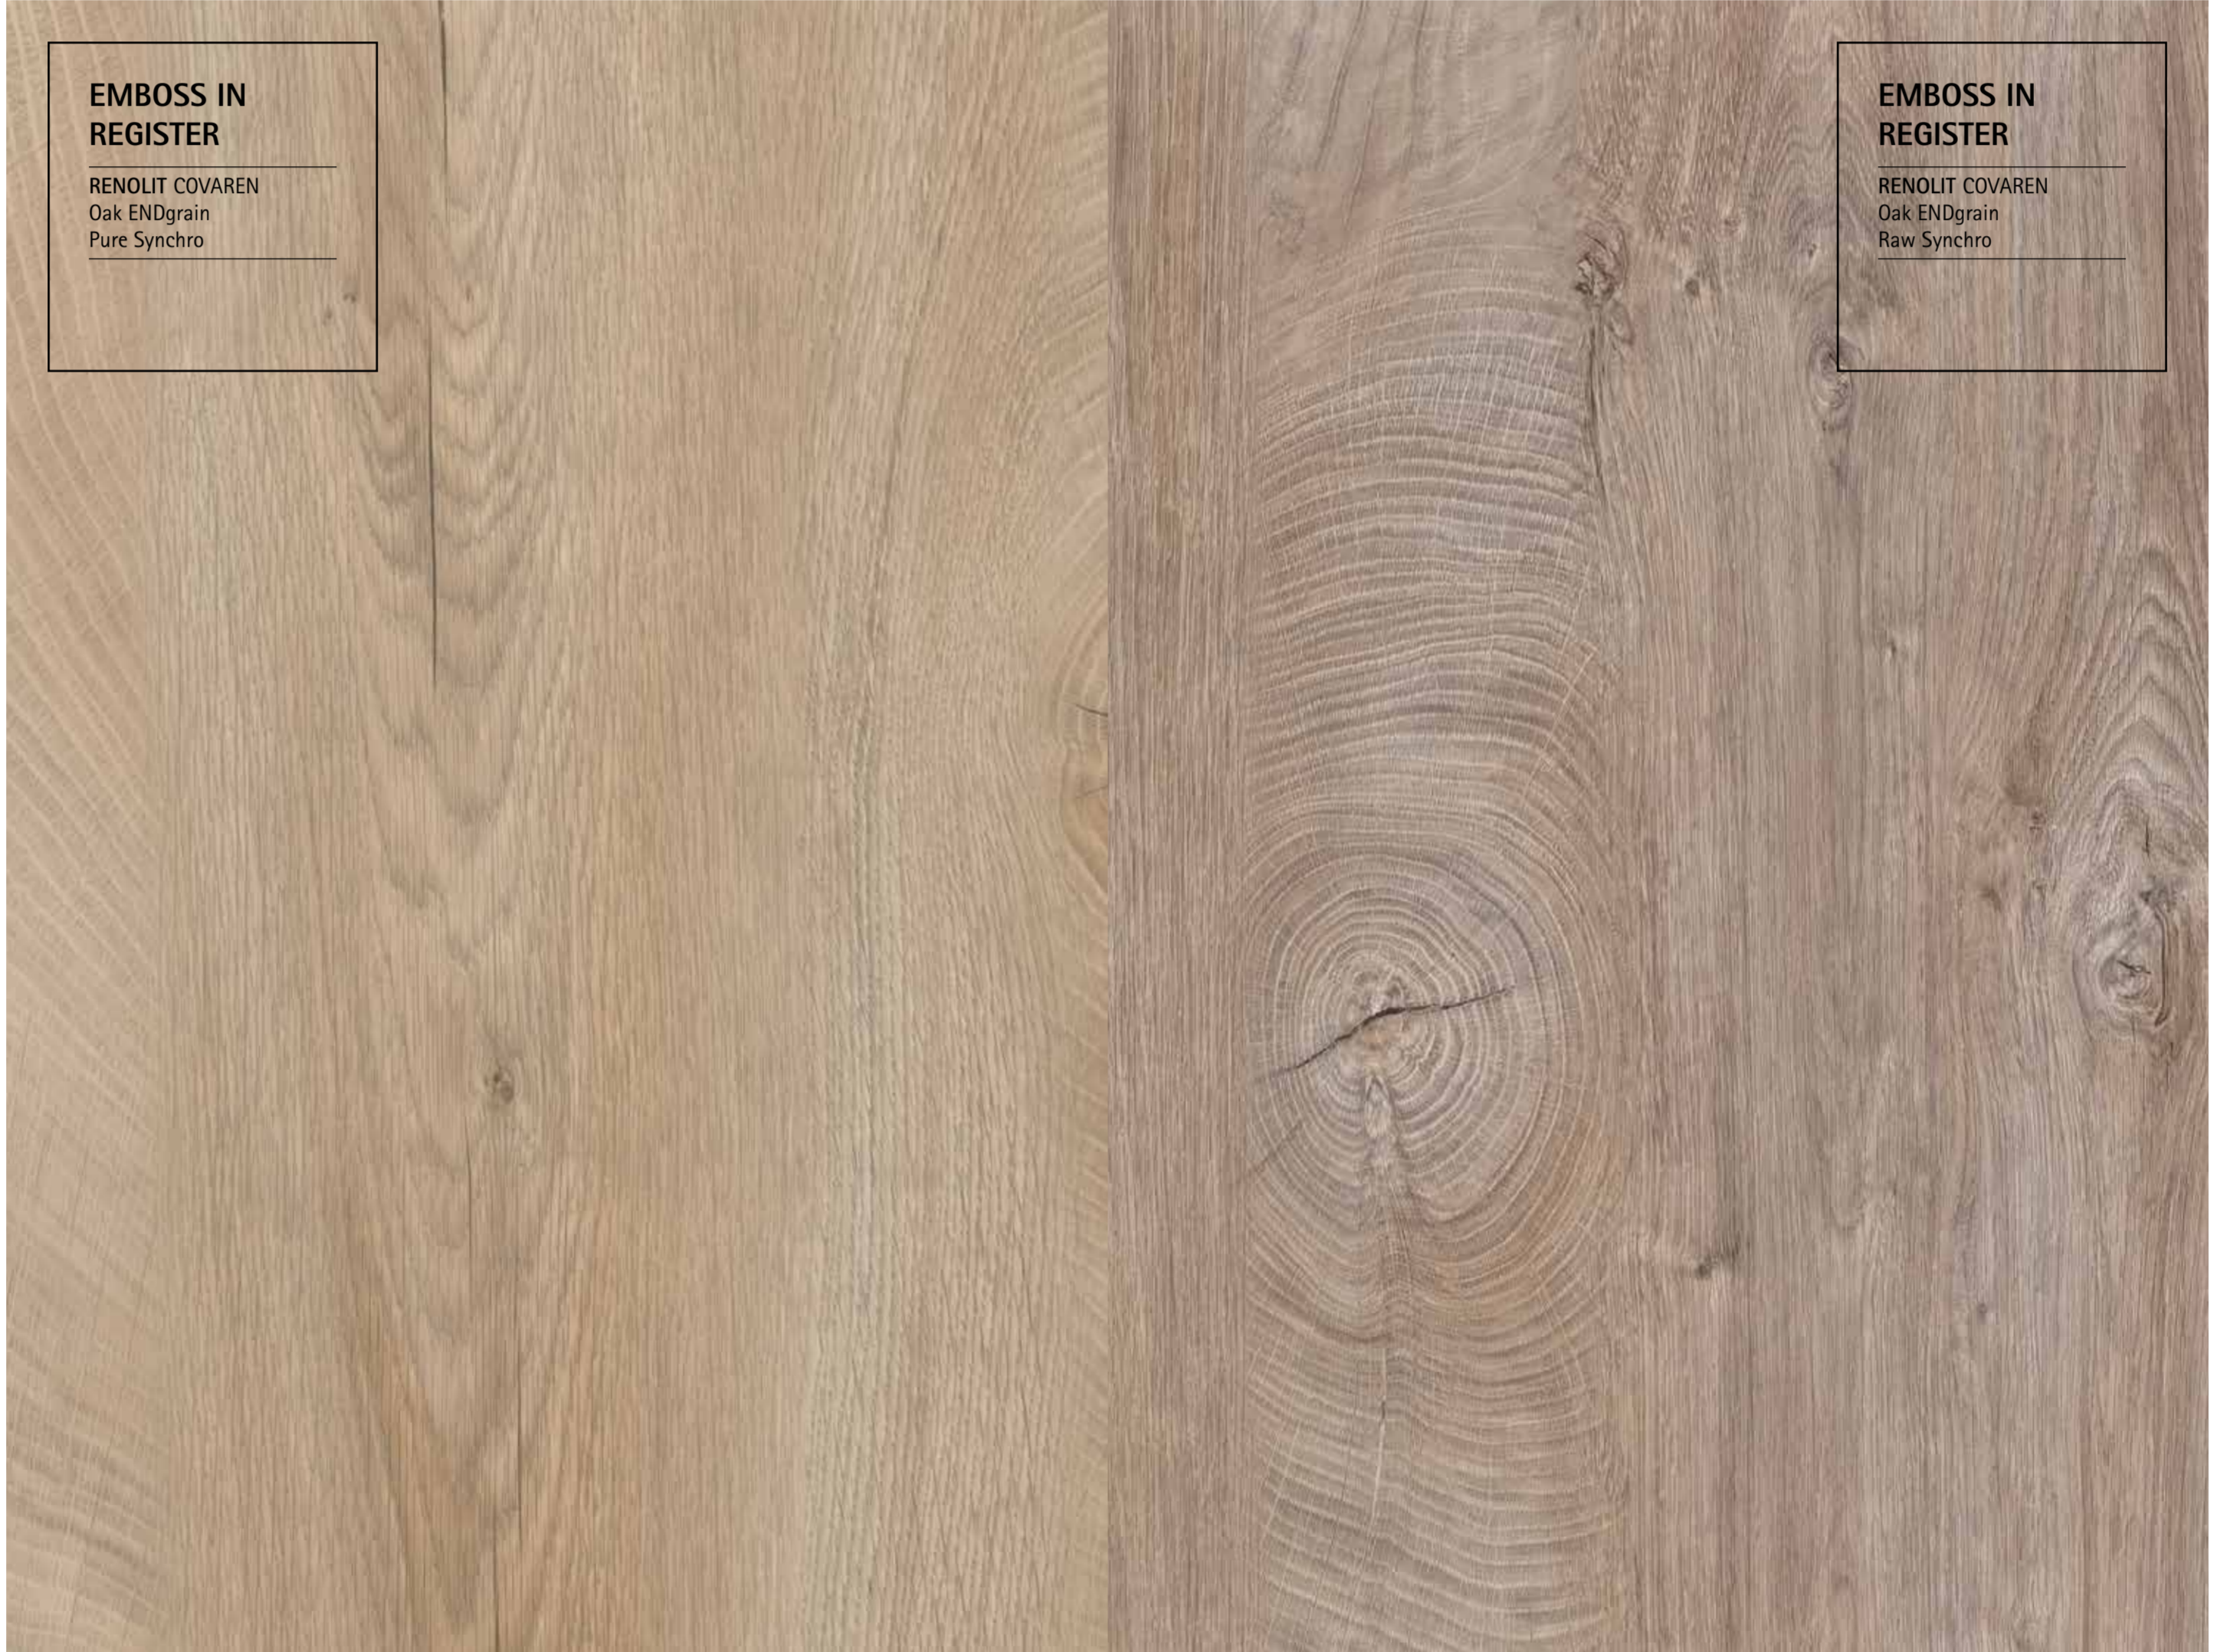

EMBOSS IN REGISTER

RENOLIT COVAREN
Oak ENDgrain
Pure Synchro

EMBOSS IN REGISTER

RENOLIT COVAREN
Oak ENDgrain
Raw Synchro

---

go.renolit.com/S4042340010000

go.renolit.com/S4042340011000