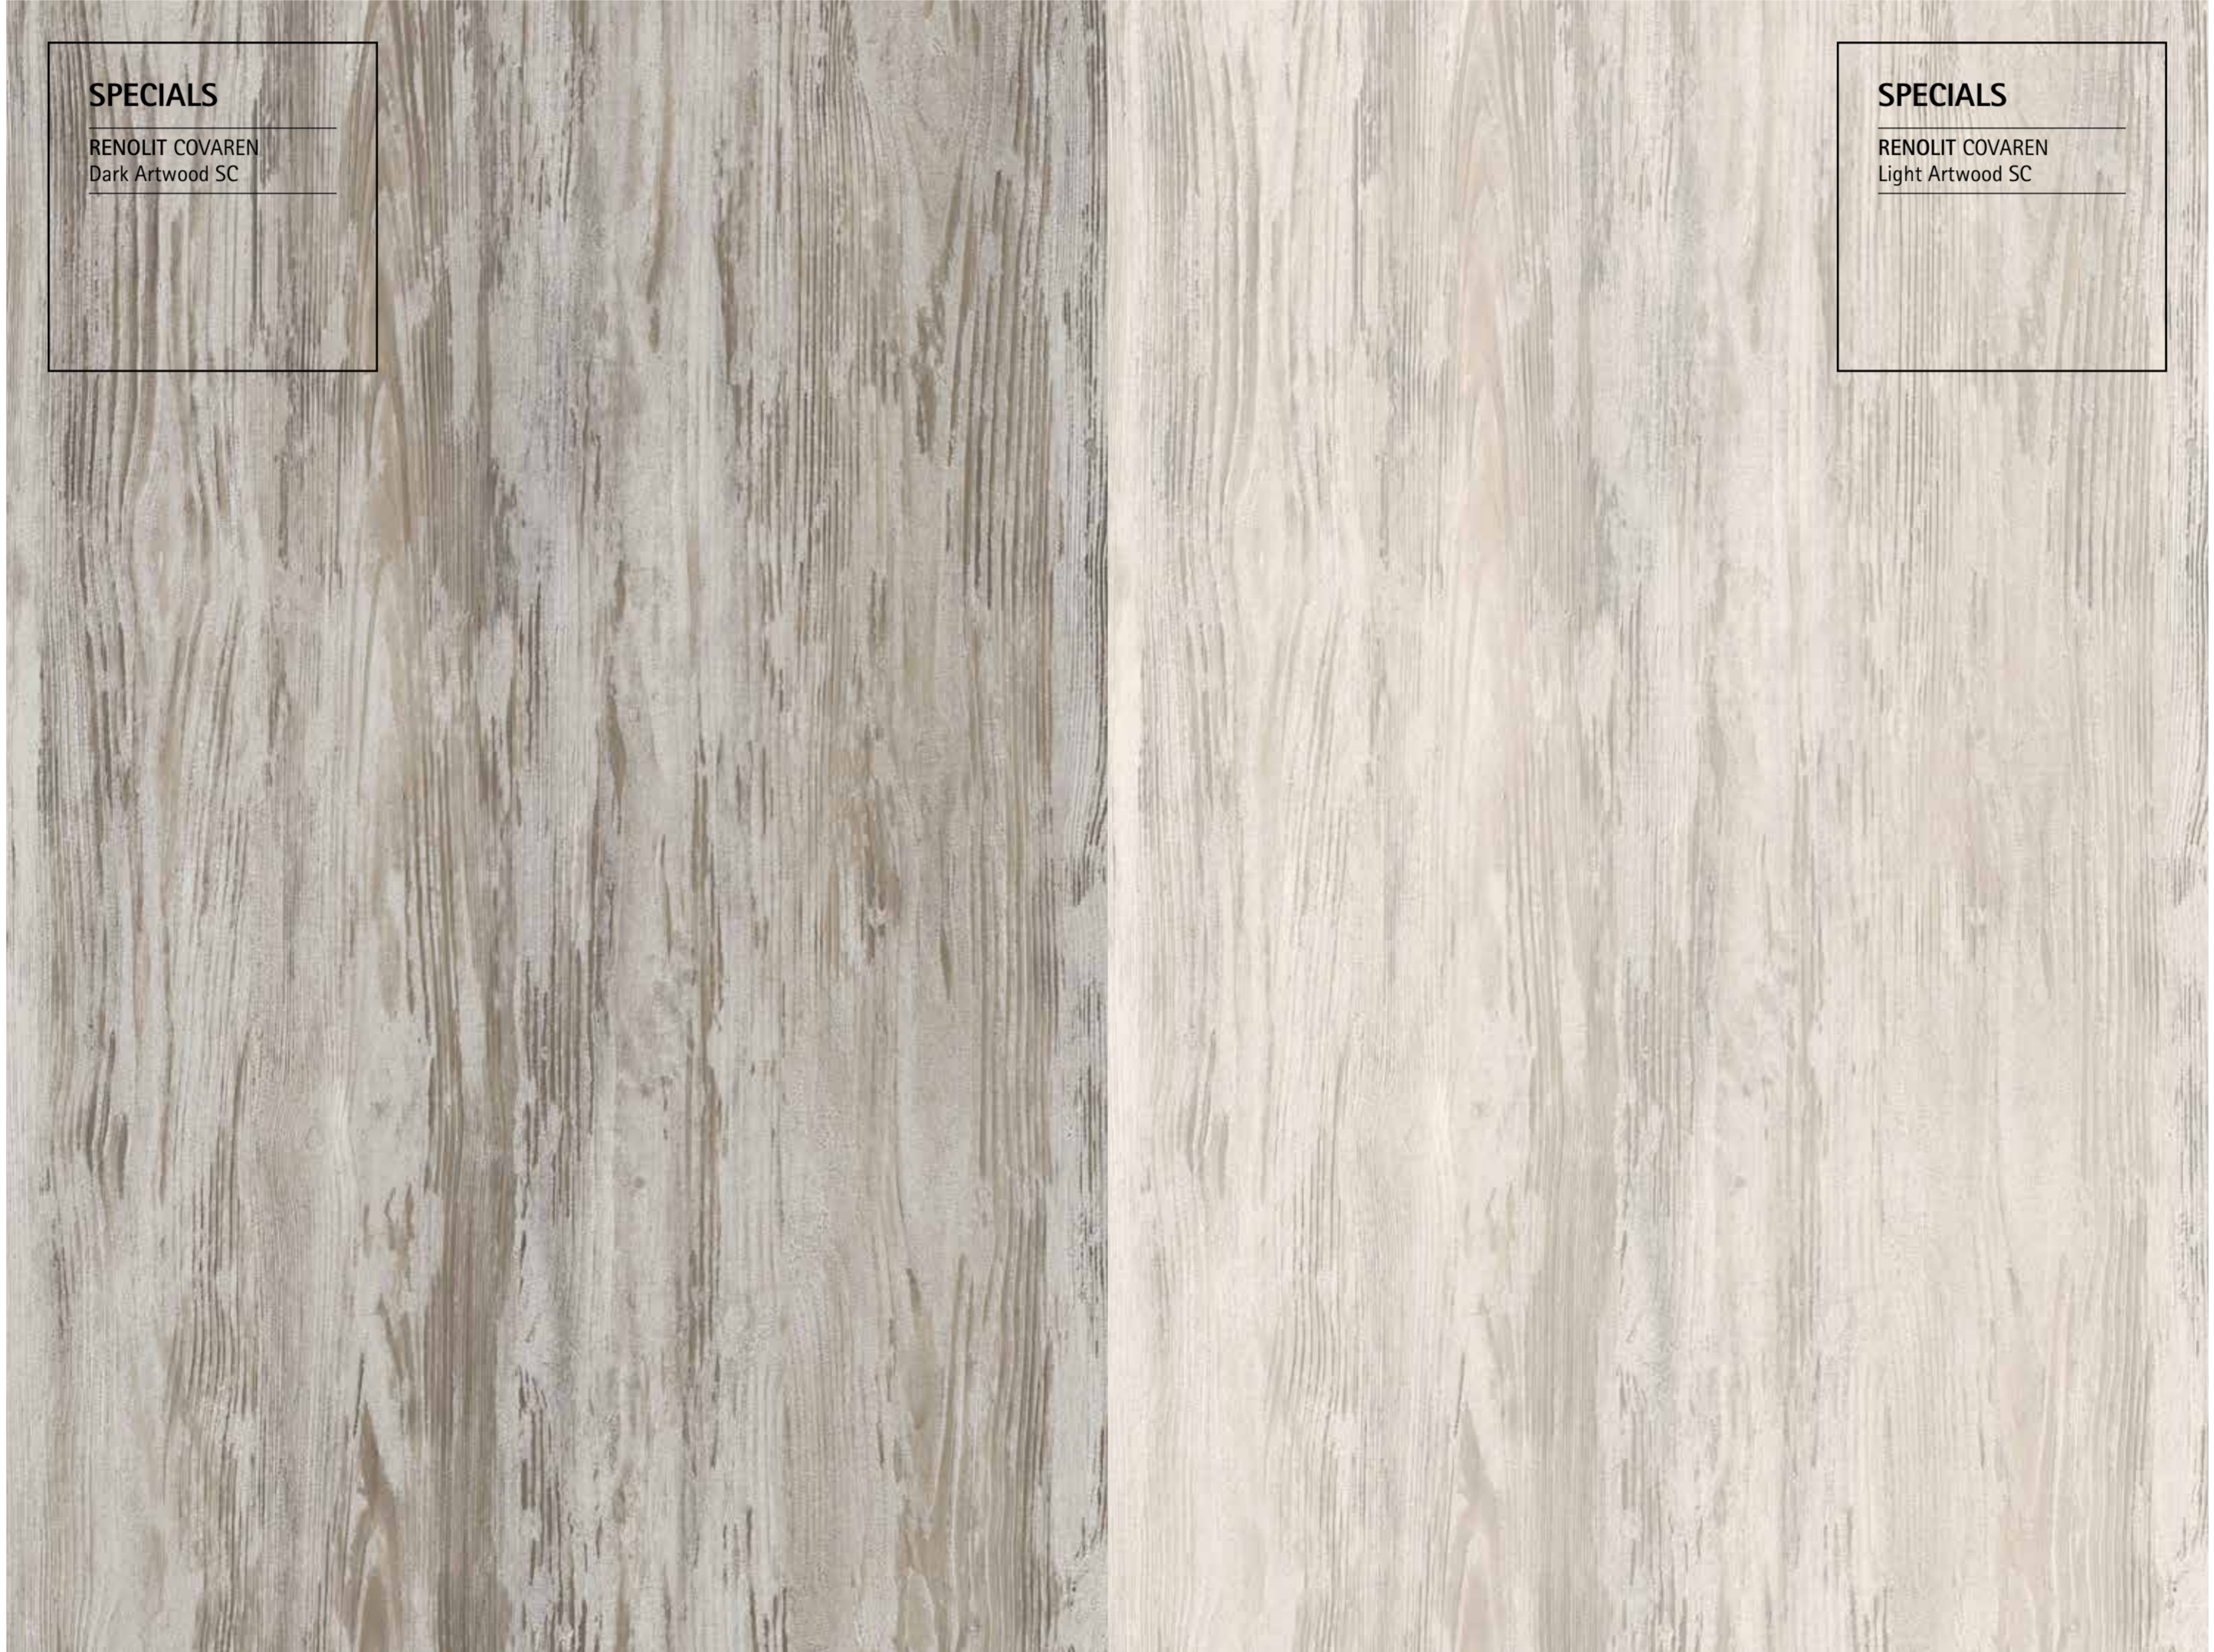

SPECIALS

RENOLIT COVAREN
Dark Artwood SC

SPECIALS

RENOLIT COVAREN
Light Artwood SC

go.renolit.com/S4043140234000

go.renolit.com/S4043140230000