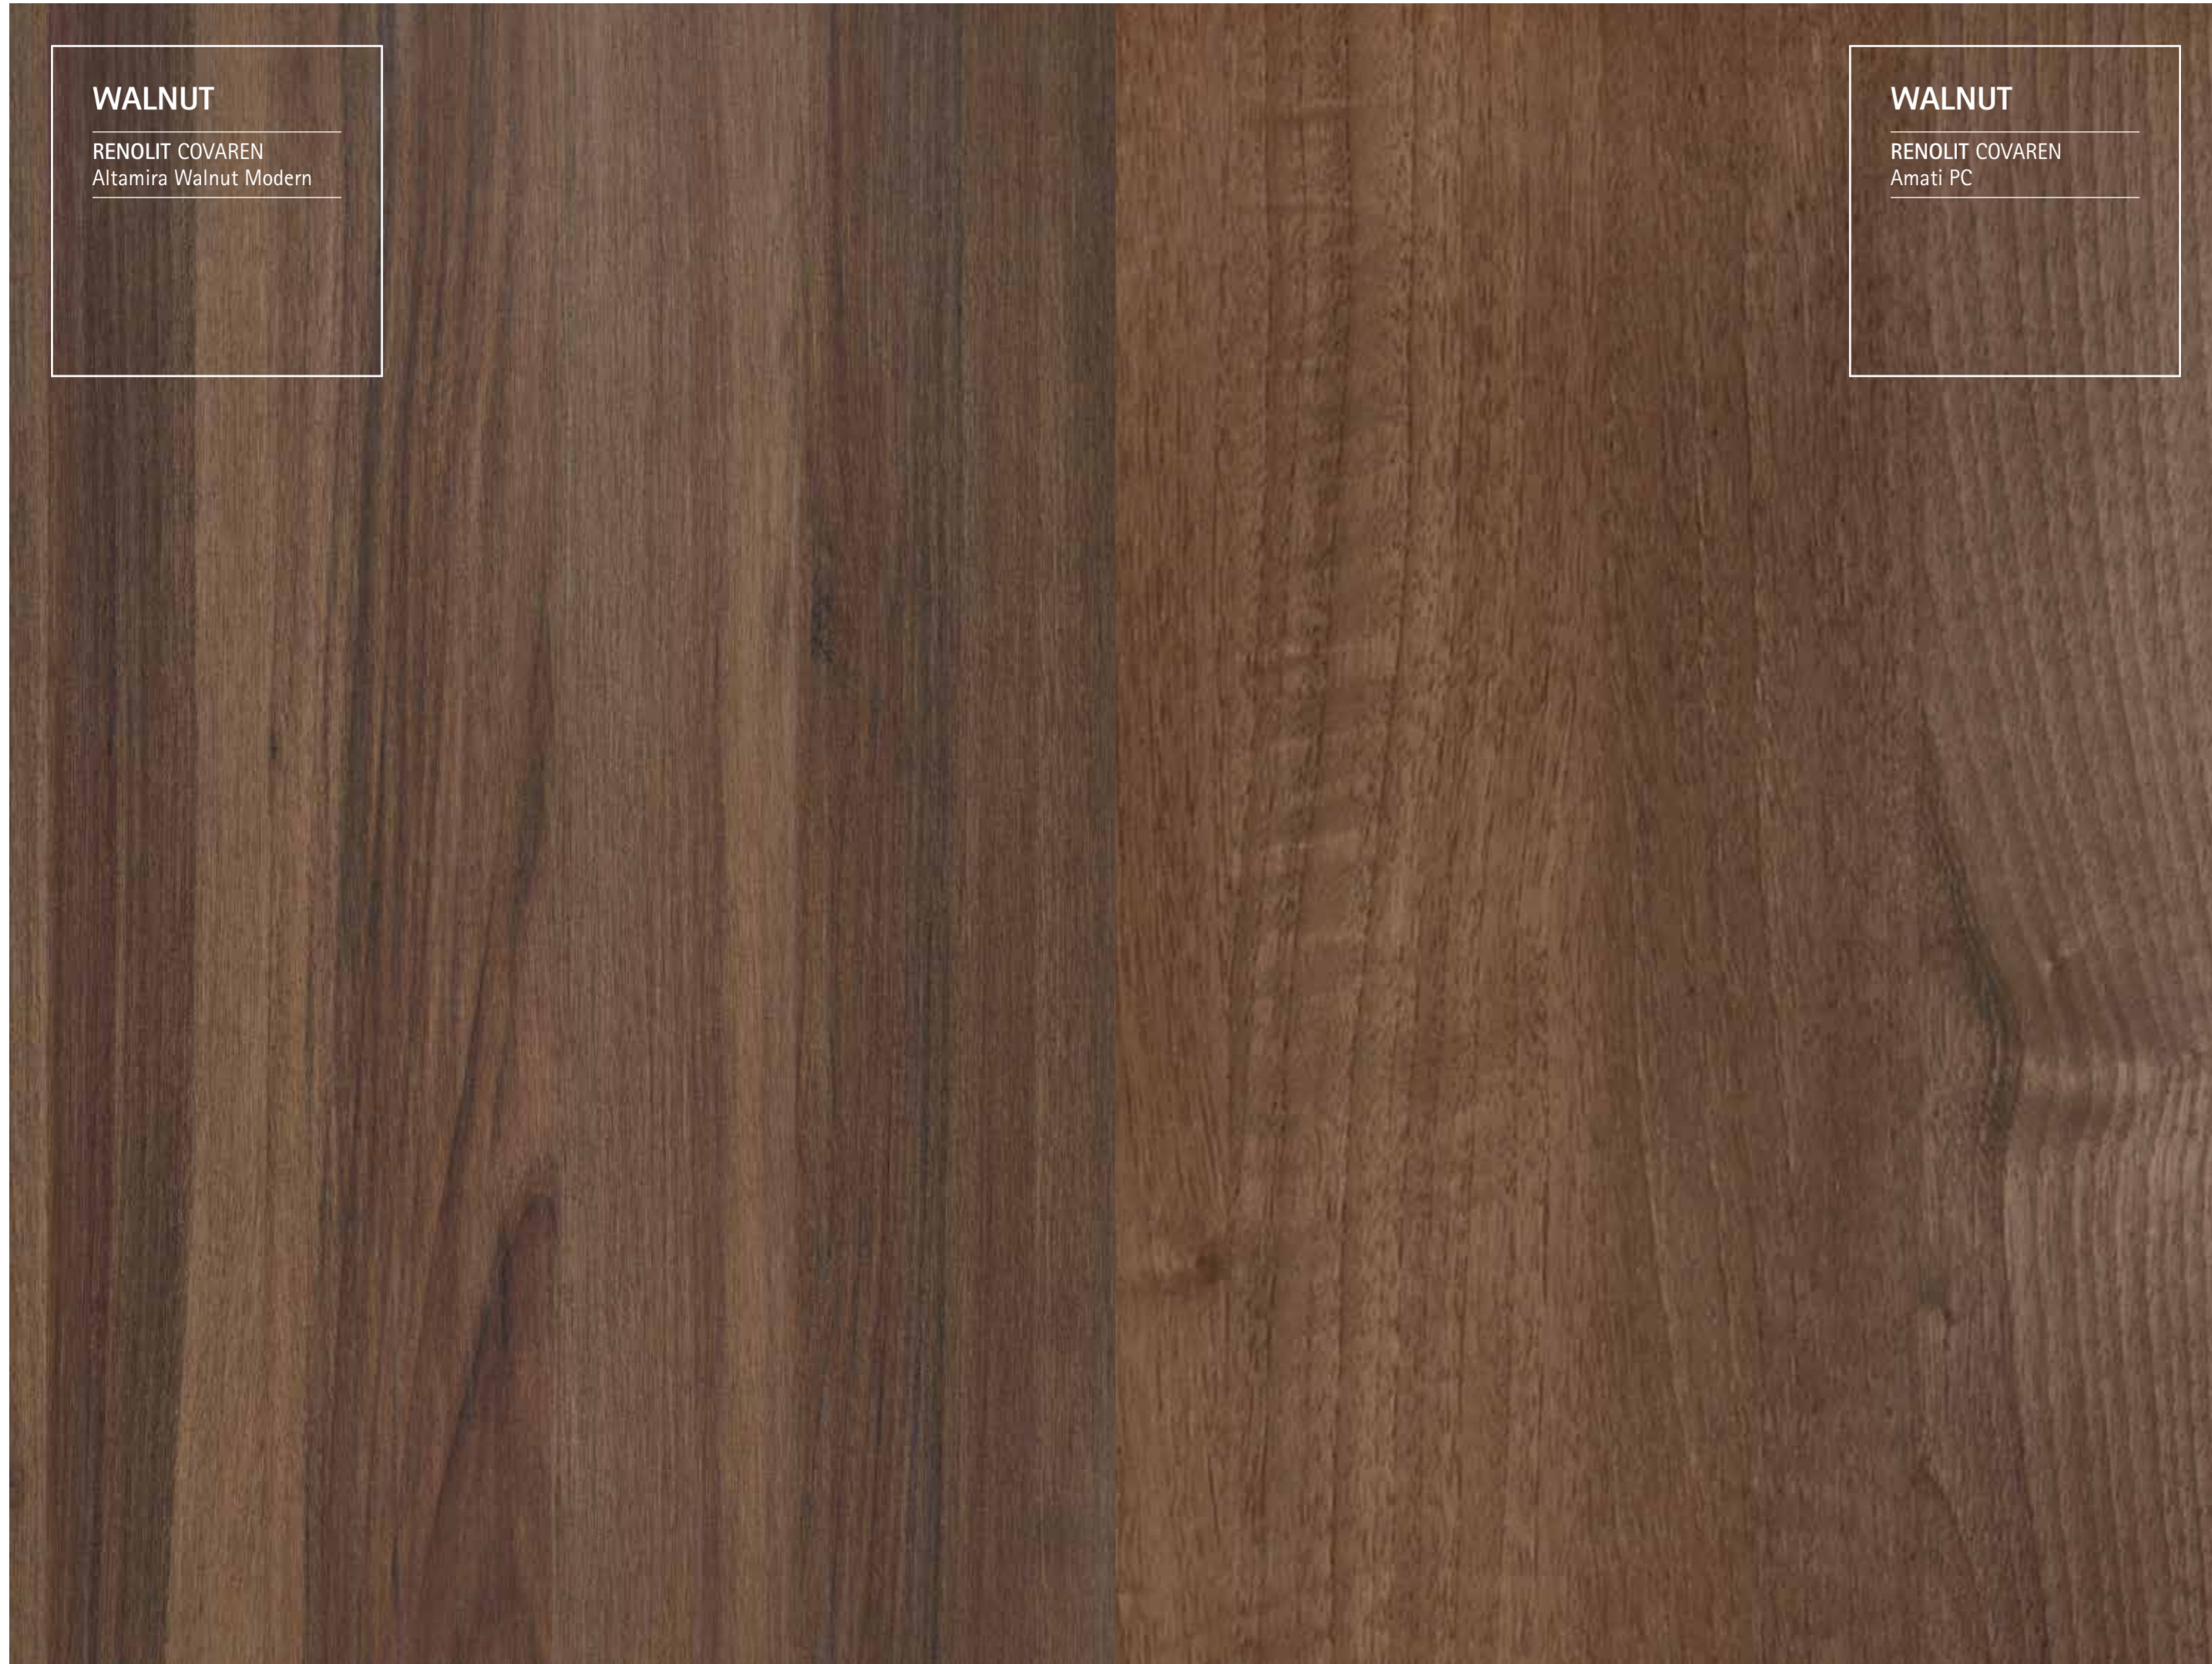

4

WALNUT

RENOLIT COVAREN
Altamira Walnut Modern

go.renolit.com/S4042040280000

1, 2, 3, 4, 5, 6

WALNUT

RENOLIT COVAREN
Amati PC

go.renolit.com/S4042040107000