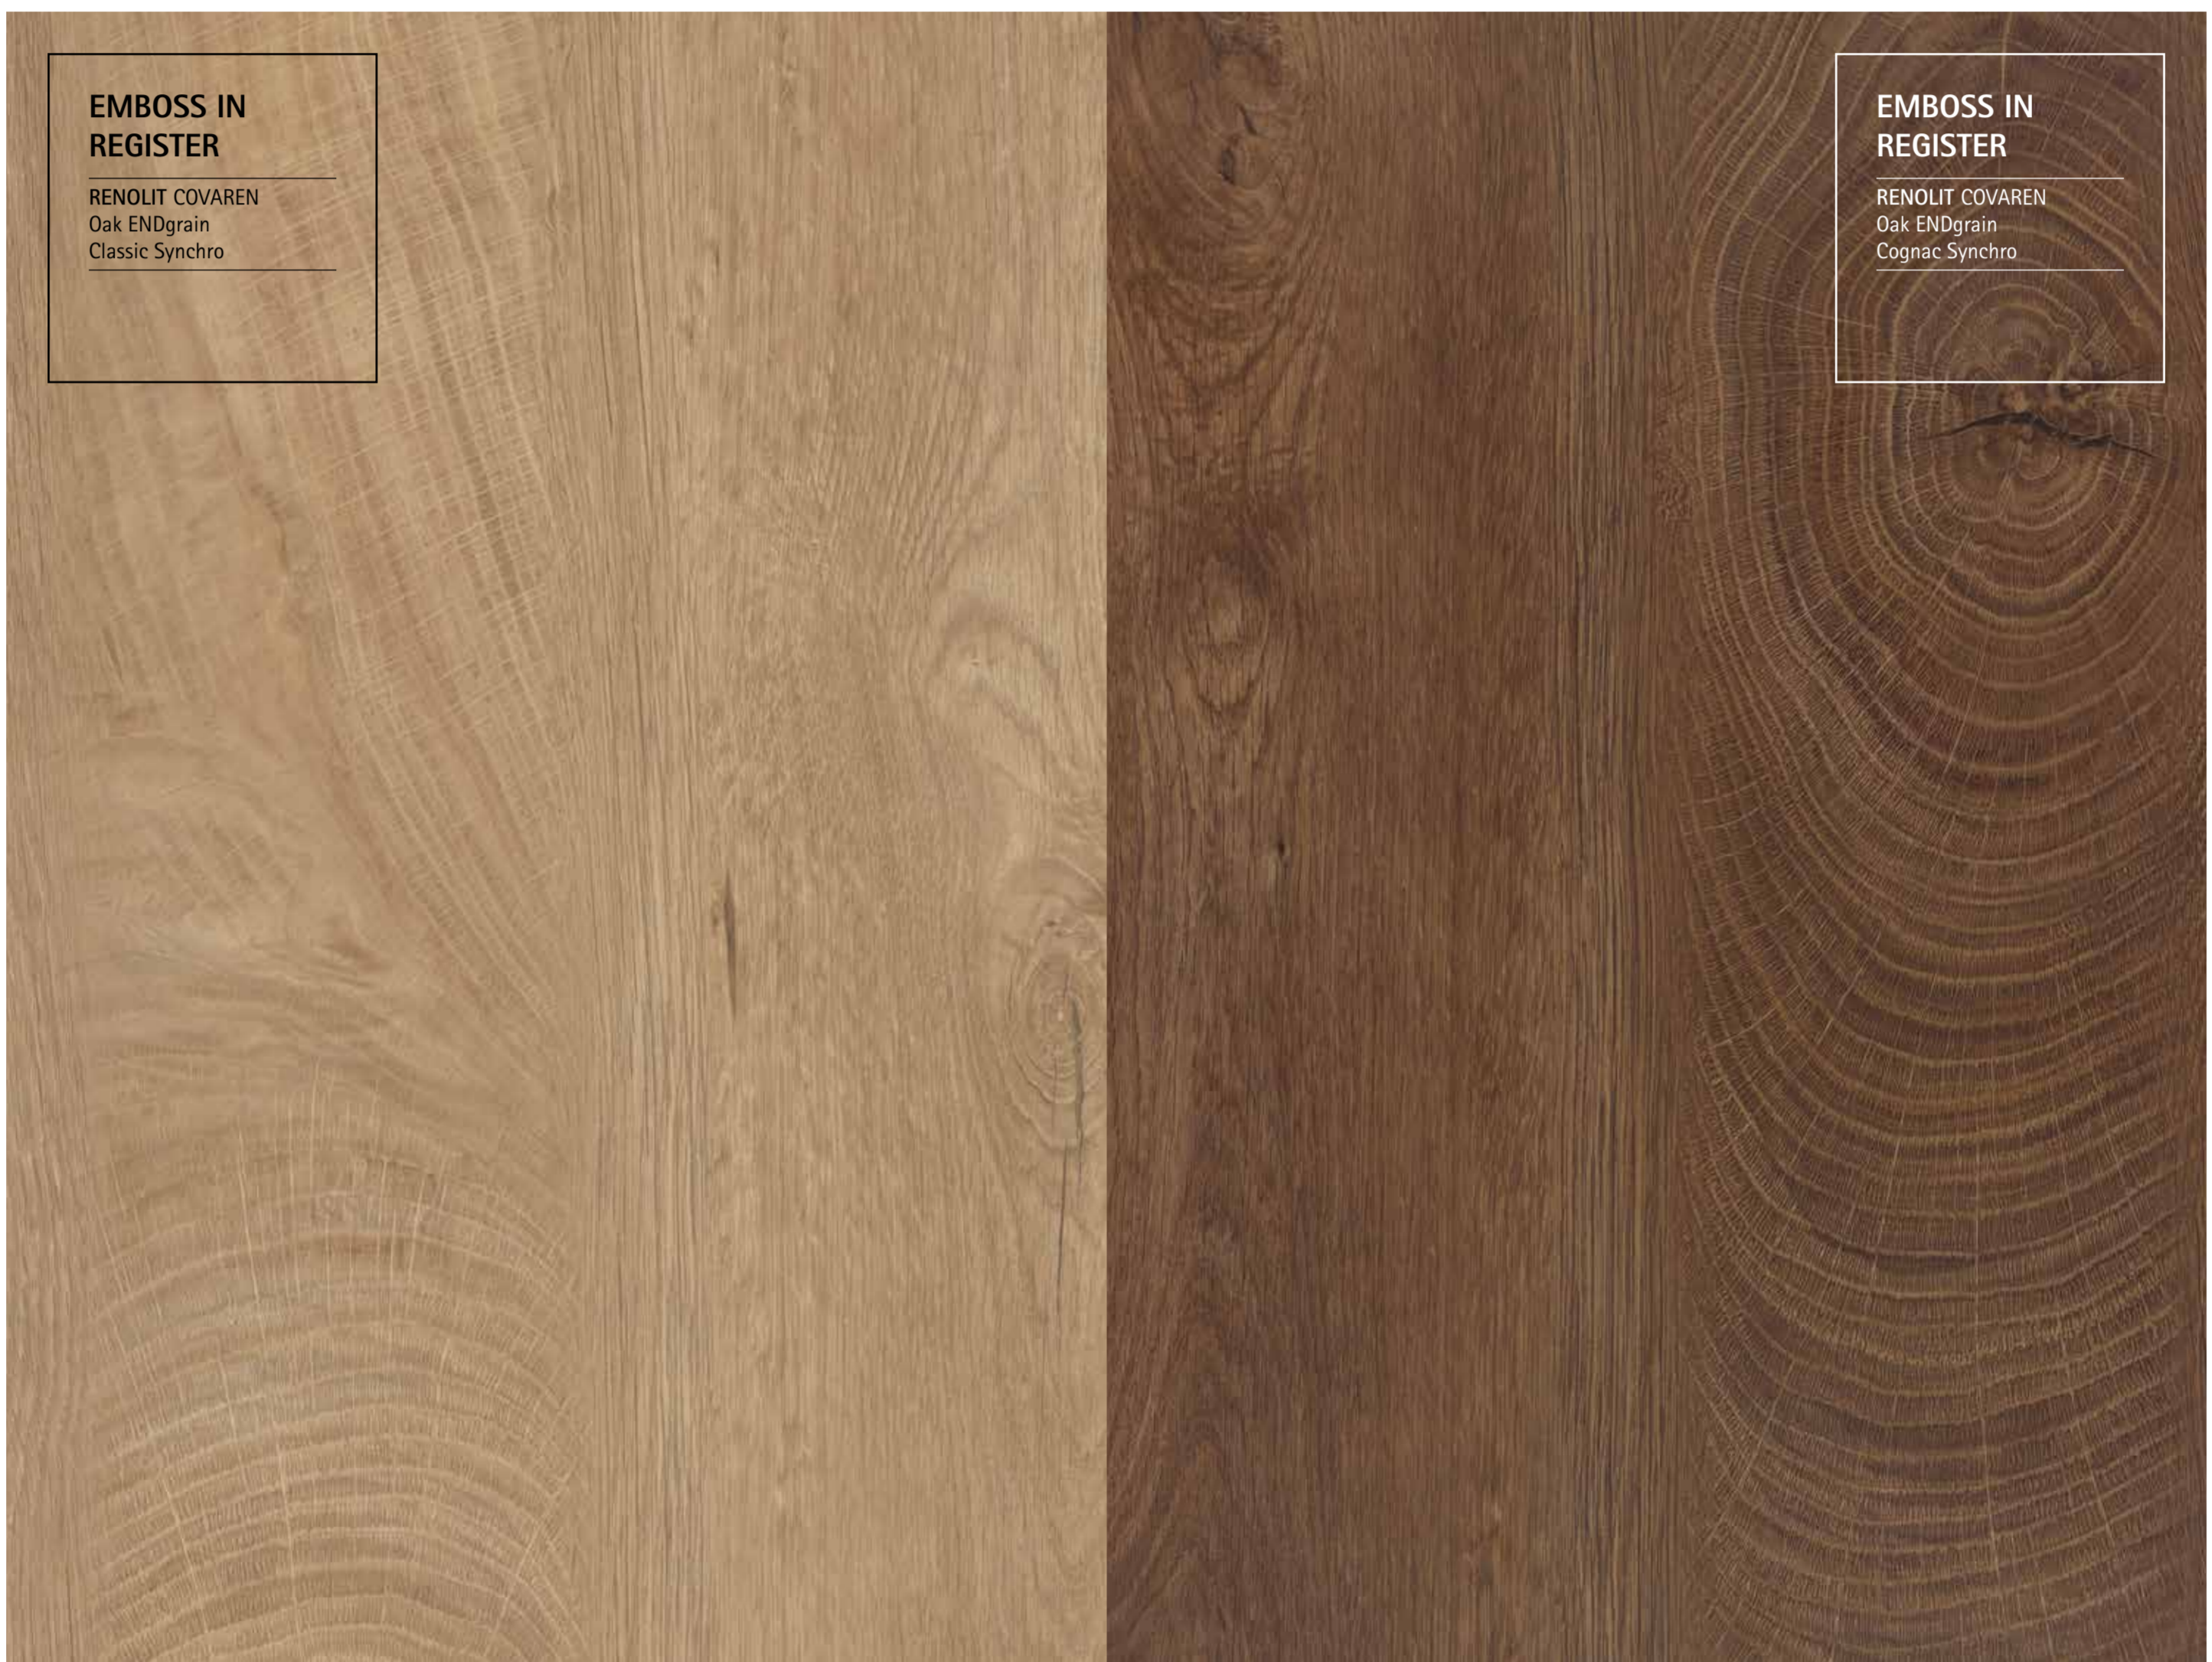

7

EMBOSS IN REGISTER

RENOLIT COVAREN
Oak ENDgrain
Classic Synchro

7

EMBOSS IN REGISTER

RENOLIT COVAREN
Oak ENDgrain
Cognac Synchro

go.renolit.com/S4042340006000

go.renolit.com/S4042340007000