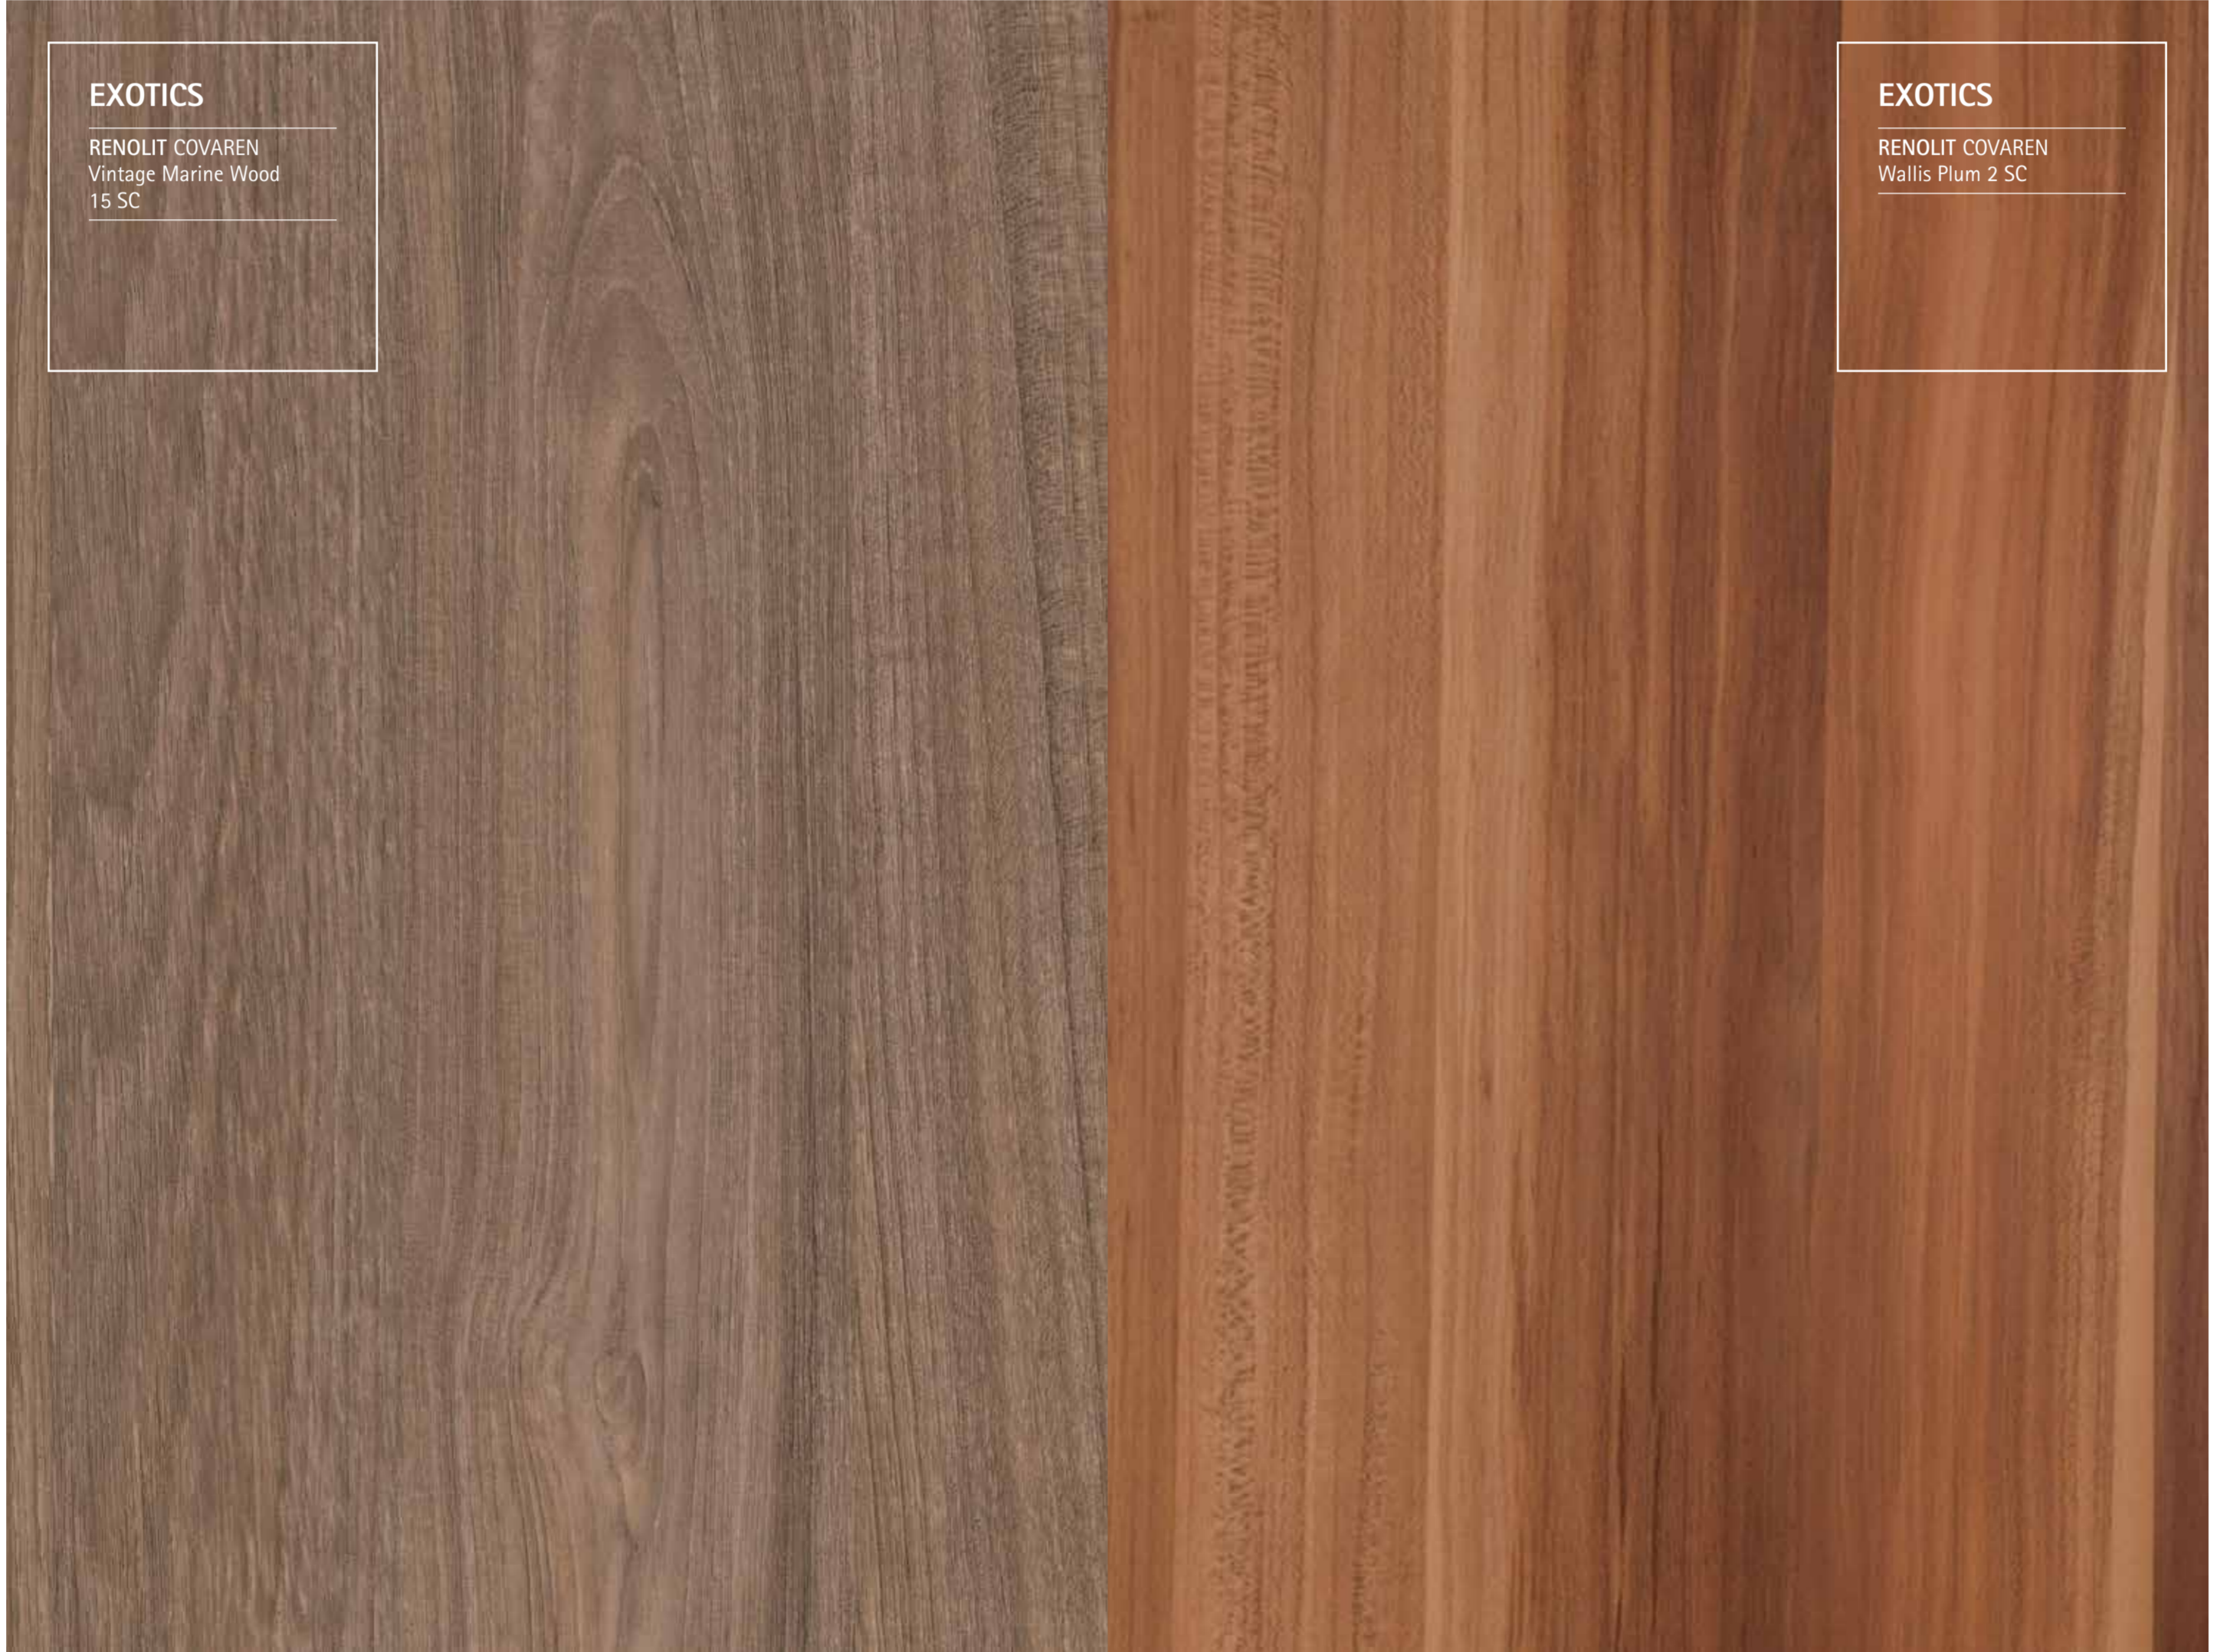

3

EXOTICS

RENOLIT COVAREN
Vintage Marine Wood
15 SC

1, 2, 4, 5

EXOTICS

RENOLIT COVAREN
Wallis Plum 2 SC

go.renolit.com/S4043140205000

go.renolit.com/S4043140126000