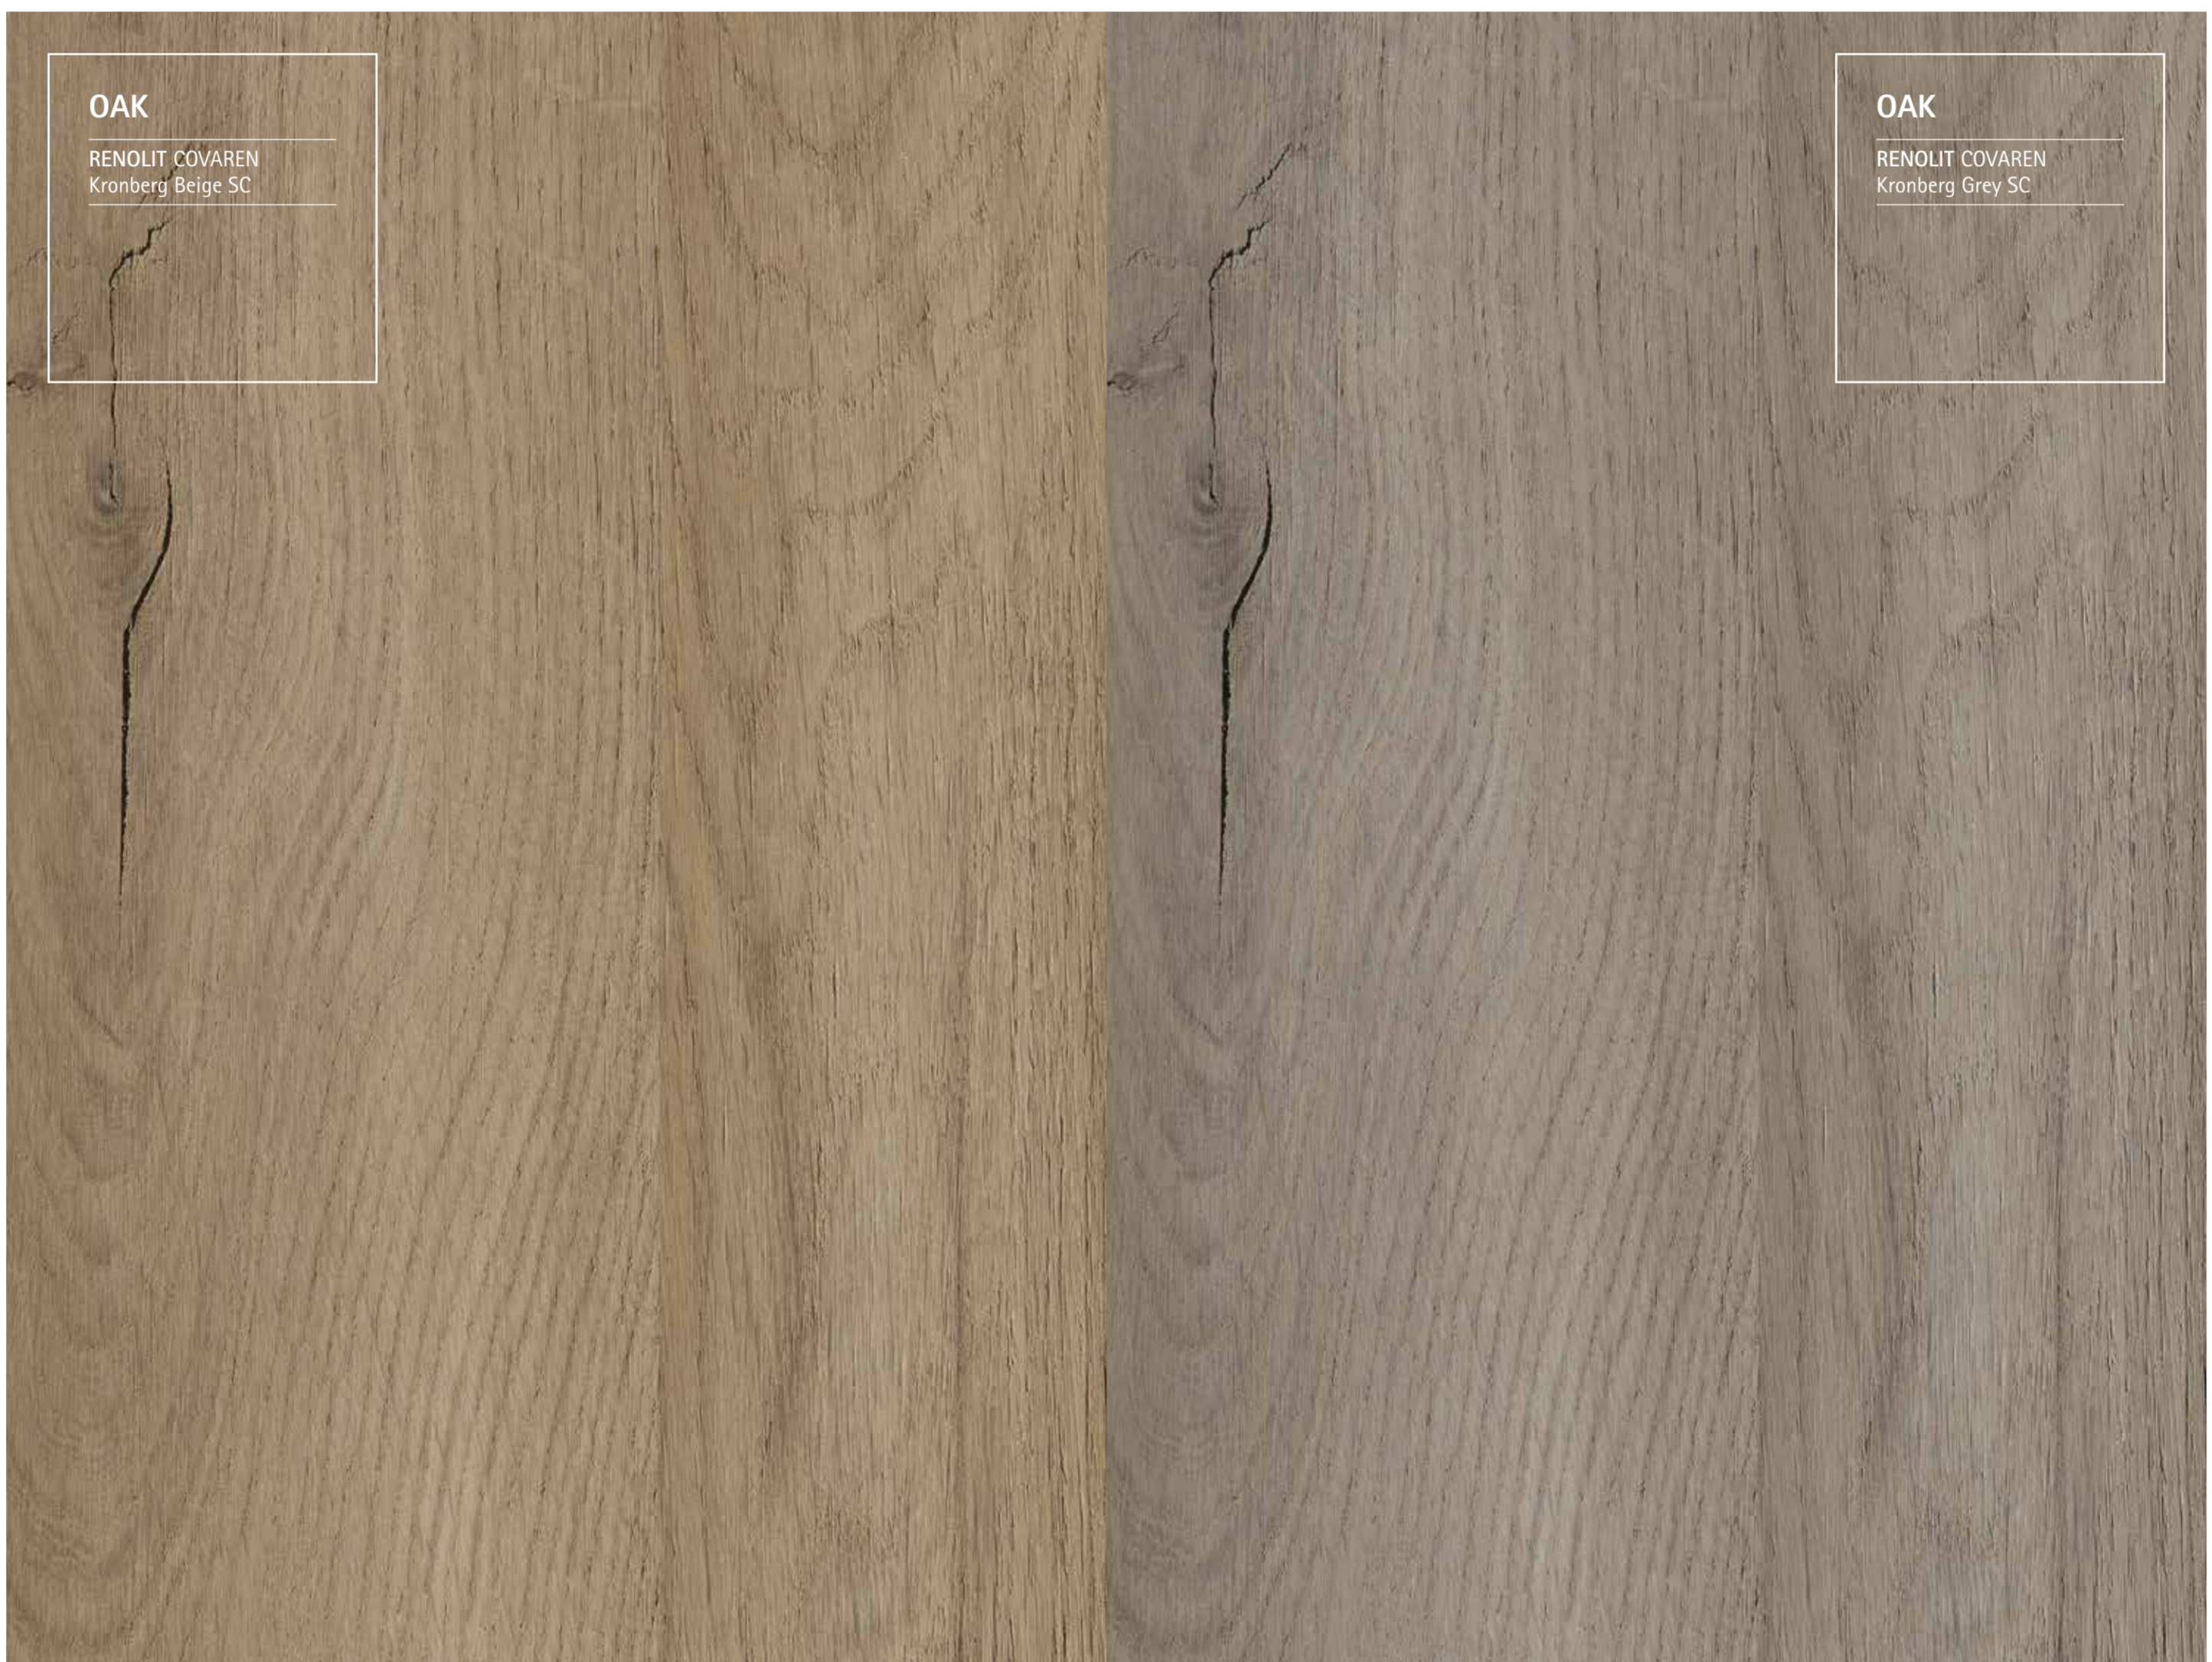

RENOLIT COVAREN  
Inedito 1 SC

[go.renolit.com/S4040040964000](https://go.renolit.com/S4040040964000)

[go.renolit.com/S4043140183000](https://go.renolit.com/S4043140183000)

4

**OAK**  
 RENOLIT COVAREN  
 Kronberg Beige SC